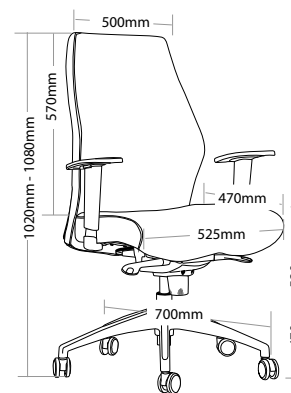

R3 EXECUTIVE SEATING

REGAL

FEATURES

- » Adjustable seat height
- » Adjustable seat and back angle
- » Adjustable weight tension
- » Adjustable chrome arms
- » Optional headrest
- » Moulded back foam
- » Saddle seat
- » Synchron mechanism with 3 locking positions
- » 700mm aluminium base
- » Available in local fabrics
- » Optional frame or base colour (please allow 5 more days)
- » Suitable for indoor use only
- » 5 year warranty
- » Weight limit is 130kg

OPTIONAL HEADREST —

INDOOR USE ONLY

✗ Do not use as a step ladder

REGAL-L