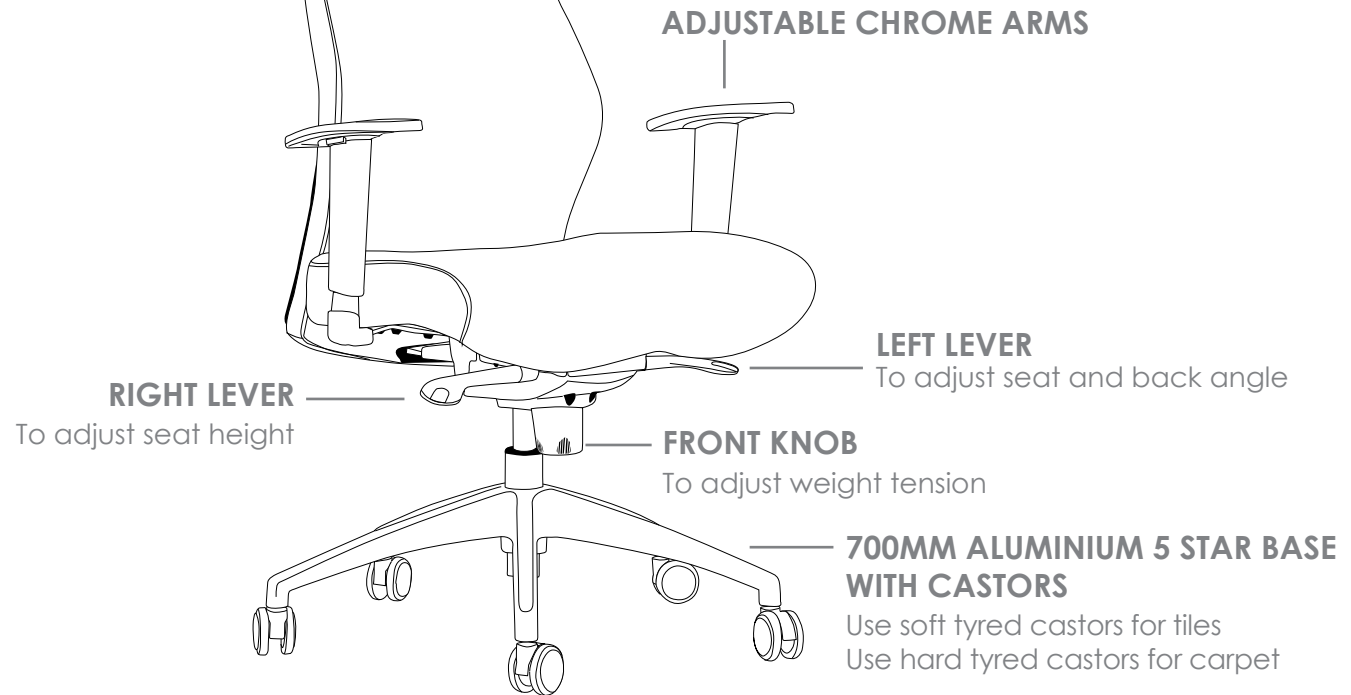

R3 EXECUTIVE SEATING

REGAL

FEATURES

- » Adjustable seat height
- » Adjustable seat and back angle
- » Adjustable weight tension
- » Adjustable chrome arms
- » Optional headrest
- » Moulded back foam
- » Saddle seat
- » Synchron mechanism with 3 locking positions
- » 700mm aluminium base
- » Available in local fabrics
- » Optional frame or base colour (please allow 5 more days)
- » Suitable for indoor use only
- » 5 year warranty
- » Weight limit is 130kg

OPTIONAL HEADREST —

INDOOR USE ONLY

✗ Do not use as a step ladder

REGAL-H