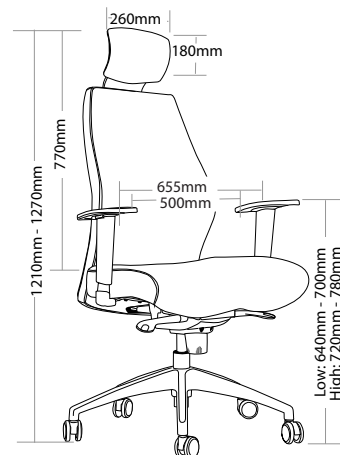

R3 EXECUTIVE SEATING

REGAL

FEATURES

- » Adjustable seat height
- » Adjustable seat and back angle
- » Adjustable weight tension
- » Adjustable chrome arms
- » Optional headrest
- » Moulded back foam
- » Saddle seat
- » Synchron mechanism with 3 locking positions
- » 700mm aluminium base
- » Available in local fabrics
- » Optional frame or base colour (please allow 5 more days)
- » Suitable for indoor use only
- » 5 year warranty
- » Weight limit is 130kg

OPTIONAL HEADREST —

INDOOR USE ONLY

✗ Do not use as a step ladder

REGAL-H